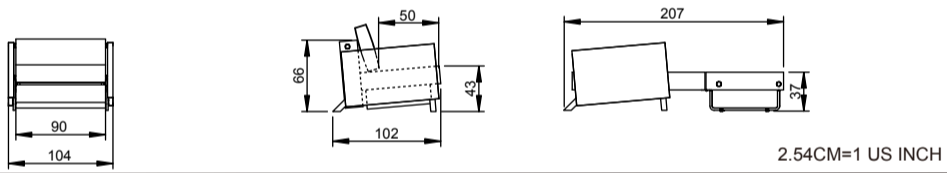

CUBED 90 WITH ARMREST

2.54CM=1 US INCH

CUBED 140 WITH ARMREST

2.54CM=1 US INCH

CUBED 160 WITH ARMREST

2.54CM=1 US INCH

2

3