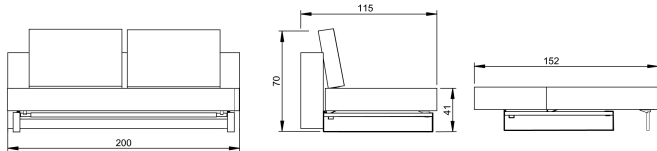

2.54CM=1USINCH

069328
SUPREME EXCESS LOUNGER