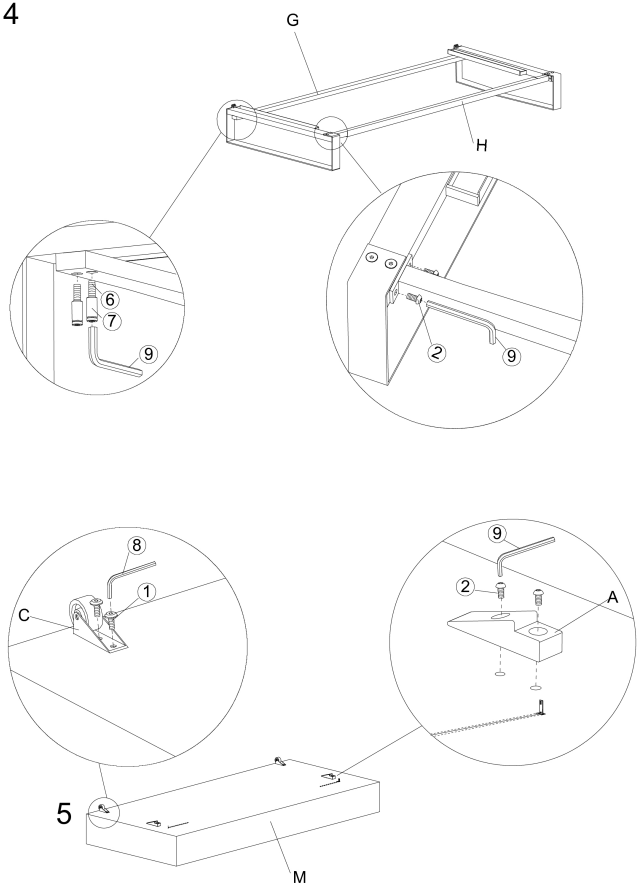

2.54CM=1USINCH

069328
 SUPREME EXCESS LOUNGER

069328

SUPREME EXCESS LOUNGER

4

6

7