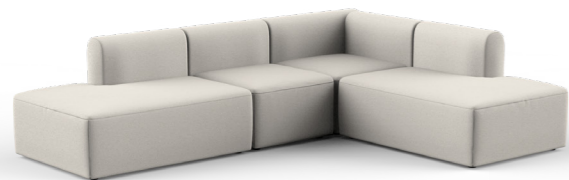

Rund's character is defined by the distinctive and comfortable rounded arm and back. The flexible, modular design will allow you to shape the sofa to your living room, your needs and seating preferences.

D6L | 298 x 147 cm

E1L | 217 x 147 cm

E2L | 217 x 147 cm

The combinations

E3L | 239 x 182 cm

E4L | 239 x 182 cm

F1H | 217 x 217 cm

F2H | 287 x 217 cm