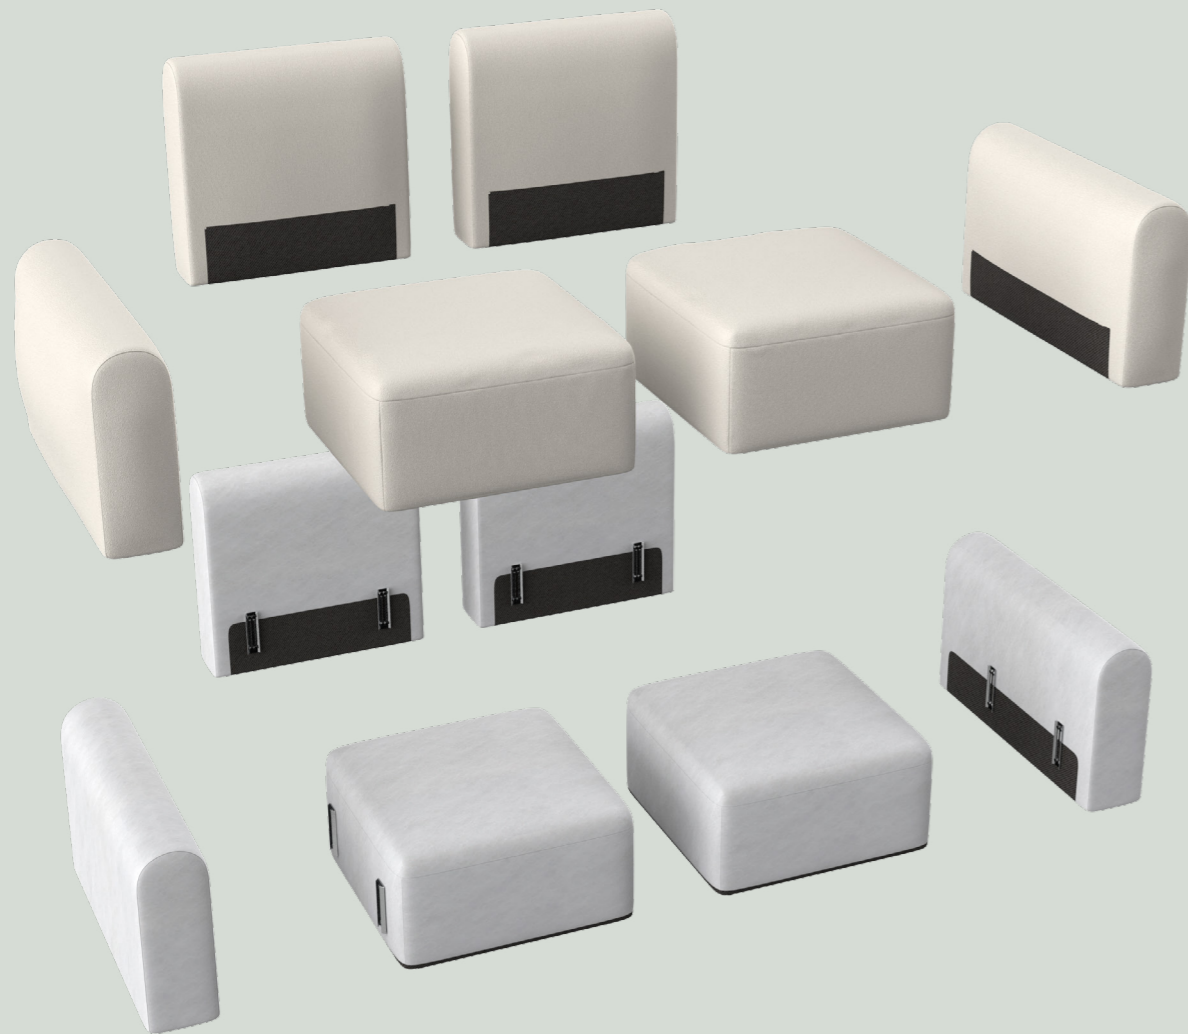

In terms of build, style and comfort, Rund is designed to respect the above.

Rund is a comfortable and practical sofa equipped with removable, washable covers. The design also makes it possible to easily replace individual parts in case they are damaged, or you just want to change the look by replacing the color of the cover or choice of fabric. This is an essential part of the design as it prolongs longevity of the sofa - in the interest of your economy and consumption of resources.

Rund's character is defined by the distinctive and comfortable rounded arm and back. The flexible, modular design will allow you to shape the sofa to your living room, your needs and seating preferences.

Rund has been designed to be comfortable without the use of cushions, but to be able to adjust the sitting comfort and adapt it to a given situation and body structure, we offer a variety of cushions to form the preferred support.

**one seat  
in the right direction**

Detachable covers

Upholstery parts