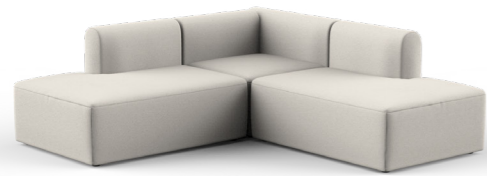

Rund's character is defined by the distinctive and comfortable rounded arm and back. The flexible, modular design will allow you to shape the sofa to your living room, your needs and seating preferences.

D6L | 298 x 147 cm

E1L | 217 x 147 cm

E2L | 217 x 147 cm

The combinations

E3L | 239 x 182 cm

E4L | 239 x 182 cm

F1H | 217 x 217 cm

F2H | 287 x 217 cm