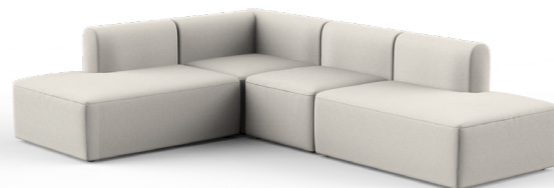

Rund's character is defined by the distinctive and comfortable rounded arm and back. The flexible, modular design will allow you to shape the sofa to your living room, your needs and seating preferences.

D6L | 298 x 147 cm

E1L | 217 x 147 cm

E2L | 217 x 147 cm

The combinations

E3L | 239 x 182 cm

E4L | 239 x 182 cm

F1H | 217 x 217 cm

F2H | 287 x 217 cm