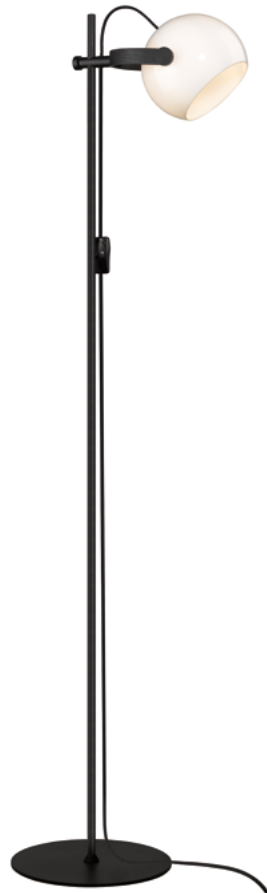

DC DESIGNED BY MICHAEL WALTERSDORFF

DC combines Scandinavian minimalism with an industrial look. With its organic design language and simple design, the lamp fits perfectly into most homes. The luminous surface on the lampshade and the round soft curves made of oak tree, gives DC a modern expression.

DC pendant Ø18
Art. 734290

Size: Ø18 cm, H17 cm
Material: Alu, wood
Color: White, oiled oak
Socket: G9, Max 28W excl.
Cable: 250 cm textile

DC pendant Ø26
Art. 734337

Size: Ø26 cm, H23 cm
Material: Alu, wood
Color: White, oiled oak
Socket: E27, Max 40W excl.
Cable: 250 cm textile

DC OPALIC

DESIGNED BY MICHAEL WALTERSDORFF

DC wall lamp Ø18
Art. 734153

Size: Ø18 cm, H52 cm
Material: Acrylic, wood
Color: Opalac, black painted oak
Socket: E27, Max 40W excl.
Cable: 150 cm textile

DC wall lamp Ø12
Art. 734115

Size: Ø12 cm, H10 cm
Material: Acrylic, wood
Color: Opalac, black painted oak
Socket: G9, Max 10W excl.
Cable: 200 cm textile

DC table lamp Ø18
Art. 734191

Size: Ø18 cm, H50 cm
Material: Acrylic, wood
Color: Opalac, black painted oak
Socket: E27, Max 40W excl.
Cable: 150 cm textile