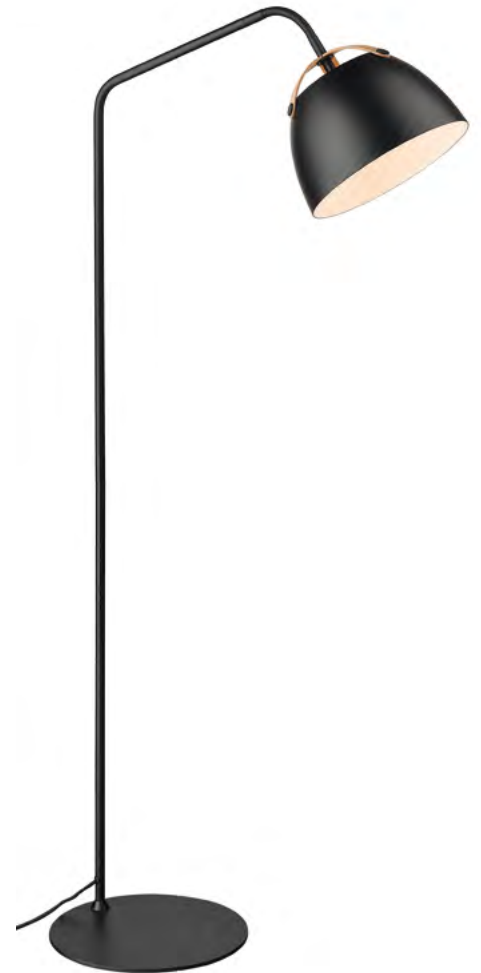

# OSLO

DESIGNED BY MICHAEL WALTERSDORFF & EMANUELE PATTON

Oslo is specially crafted and customized, which makes the design unique. With both a ceiling, wall and floor version, the oslo lamp collection can be used in any room, whether it's as a bedside lamp, over the dining table or at your home office .

**Oslo pendant Ø40**  
Art. 734870

**Size:** Ø40 cm, H31 cm  
**Material:** Metal, oak wood  
**Color:** White  
**Socket:** E27, Max 40W  
**Cable:** 250 cm textile

**Oslo wall lamp Ø16**  
Art. 734931

**Oslo floor lamp Ø24**  
Art. 735037

**Size:** Ø24 cm, H140 cm  
**Material:** Metal, oak wood  
**Color:** White  
**Socket:** E27, Max 40W  
**Cable:** 150 cm textile

OSLO

DESIGNED BY MICHAEL WALTERSDORFF & EMILY PATTON

**Size:** Ø16 cm, H20 cm  
**Material:** Metal, oak wood  
**Color:** Black  
**Socket:** GU10, Max 35W  
**Cable:** 150 cm textile

**Oslo table lamp Ø16**  
Art. 734993

**Size:** Ø16 cm, H45 cm  
**Material:** Metal, oak wood  
**Color:** Black  
**Socket:** GU10, Max 35W  
**Cable:** 150 cm textile