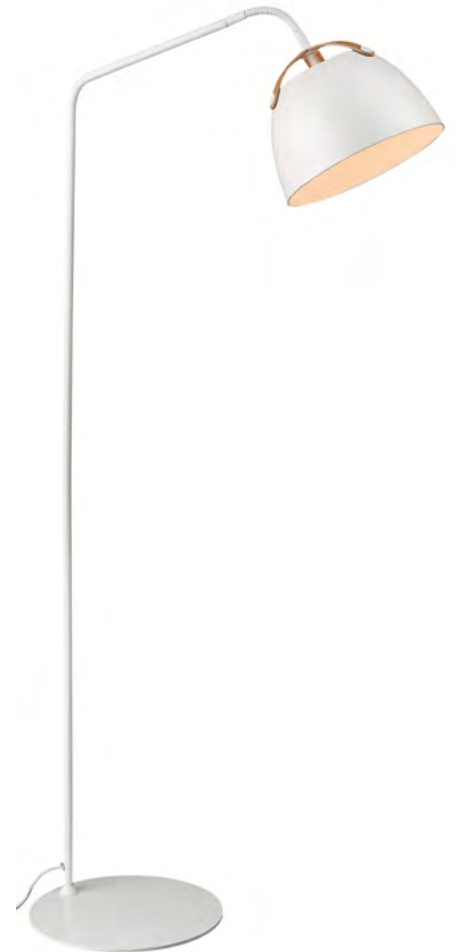

# OSLO

DESIGNED BY MICHAEL WALTERSDORFF & EMANUELE PATTON

Oslo is specially crafted and customized, which makes the design unique. With both a ceiling, wall and floor version, the oslo lamp collection can be used in any room, whether it's as a bedside lamp, over the dining table or at your home office .

**Oslo pendant Ø40**  
Art. 734870

**Size:** Ø40 cm, H31 cm  
**Material:** Metal, oak wood  
**Color:** White  
**Socket:** E27, Max 40W  
**Cable:** 250 cm textile

**Oslo wall lamp Ø16**  
Art. 734931

**Size:** Ø16 cm, H20 cm  
**Material:** Metal, oak wood  
**Color:** White  
**Socket:** GU10, Max 35W  
**Cable:** 150 cm textile

**Oslo table lamp Ø16**  
Art. 734986

**Size:** Ø16 cm, H45 cm  
**Material:** Metal, oak wood  
**Color:** White  
**Socket:** GU10, Max 35W  
**Cable:** 150 cm textile

**Oslo floor lamp Ø24**  
Art. 735037

**Size:** Ø24 cm, H140 cm  
**Material:** Metal, oak wood  
**Color:** White  
**Socket:** E27, Max 40W  
**Cable:** 150 cm textile

OSLO

DESIGNED BY MICHAEL WALTERSDORFF & EMILY PATTON