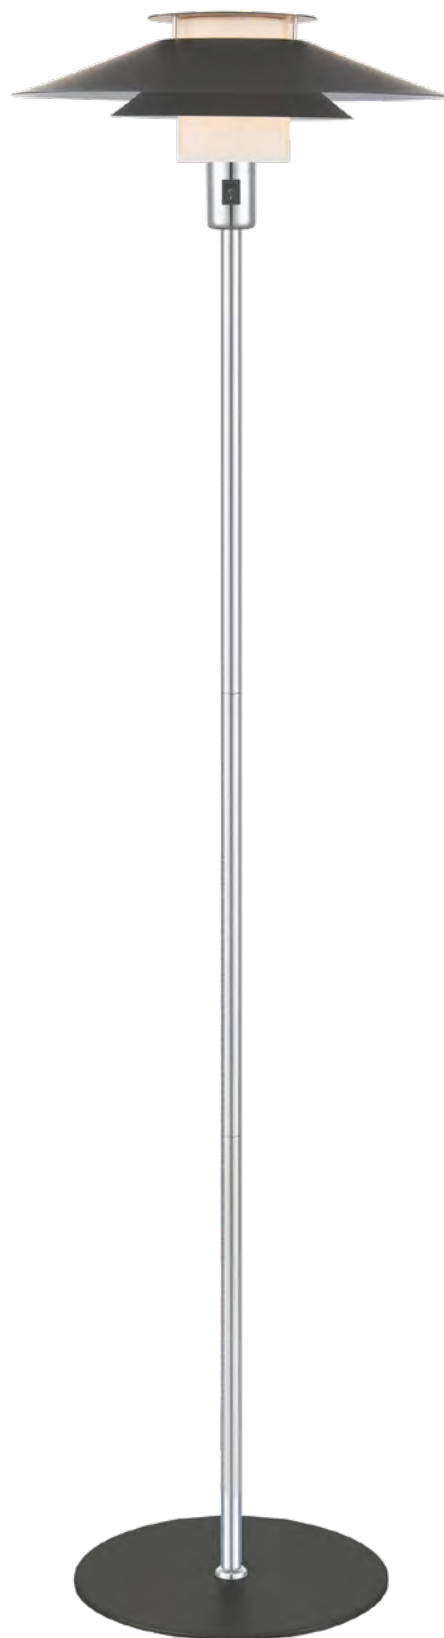

Rivoli floor lamp Ø40

Art. Black 990877

Art. White 990860

Size: Ø40 cm, H146 cm
Material: Metal, glass
Color: Black or white, chrome
Socket: E27, Max 40W excl.
Cable: 200cm plastic