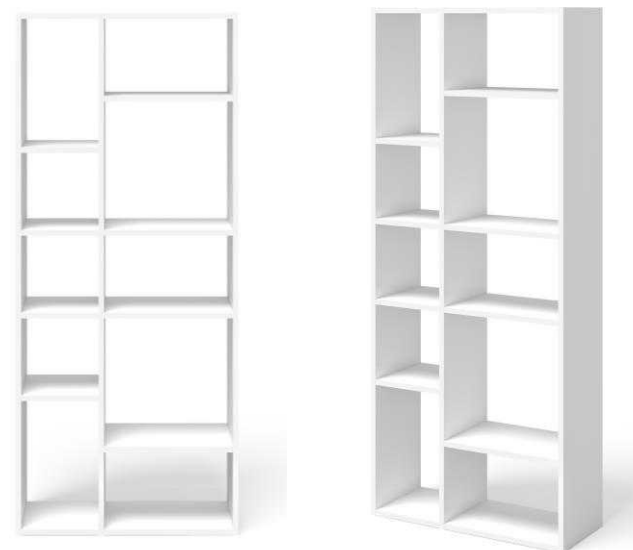

MELAMINES

BOOKCASES

TEMAHOME

IRIS Boockase

180x77x30 cm (H-W-D)

16 mm chipboard with melamine finish

white

1360 zł

180x90x40 cm (H-W-D)

16 mm chipboard with melamine finish
Legs in solid wood (beach)

natural oak + white
1970 zł
natural oak + black
2130 zł

147x120x40 cm (H-W-D)

natural oak + white
natural oak + black

1690 zł