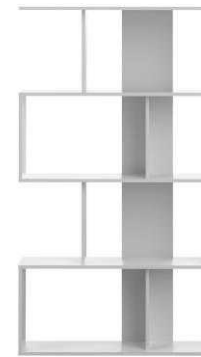

180x90x40 cm (H-W-D)

16 mm chipboard with melamine finish
Legs in solid wood (beach)

natural oak + white
1970 zł
natural oak + black
2130 zł

147x120x40 cm (H-W-D)

natural oak + white
natural oak + black

1690 zł

163x91x33 cm (H-W-D)

16 mm chipboard with melamine finish

white + natural oak
black + natural oak

1220 zł

165x89x25 cm (H-W-D)

In 16 mm chipboard with melamine finish

white
black
white + natural oak
740 zł

181x98x33 cm (H-W-D)