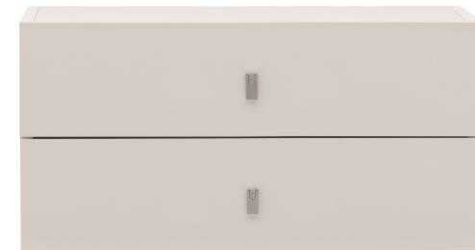

- Drawers unit 68 (34x68x34 cm) – white lac : 1420 zł
- Berlin Box (34x34x33 cm) – all colors : 400 zł