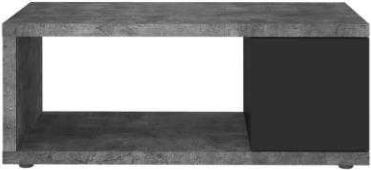

BALDA 120
white lac : 350 zł
oak or walnut veneer : 430 zł

COFFEE AND SIDE TABLES

TEMAHOME

36x100x55 cm (H-W-D)

light oak veneer + white lac + white lac steel
 walnut veneer + black lac + black lac steel
 concrete melamine + black lac lacquered
 Light oak veneer + black lac lacquered

1710 zł

46x40x40 cm (H-W-D)

light oak veneer + white lac lacquered
walnut veneer + black lac lacquered
concrete melamine + black lac lacquered
Light oak veneer + black lac lacquered

480 zł

NEW

30x110x110 cm (H-W-D)