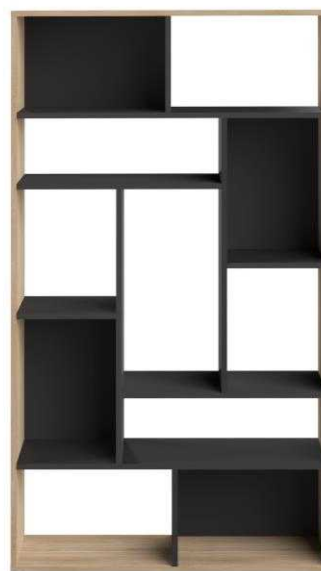

180x90x40 cm (H-W-D)

16 mm chipboard with melamine finish
Legs in solid wood (beach)

natural oak + white
1970 zł
natural oak + black
2130 zł

147x120x40 cm (H-W-D)

natural oak + white
natural oak + black

1690 zł

163x91x33 cm (H-W-D)

16 mm chipboard with melamine finish

white + natural oak
black + natural oak

1220 zł

165x89x25 cm (H-W-D)

In 16 mm chipboard with melamine finish

white
black
white + natural oak
740 zł

181x98x33 cm (H-W-D)