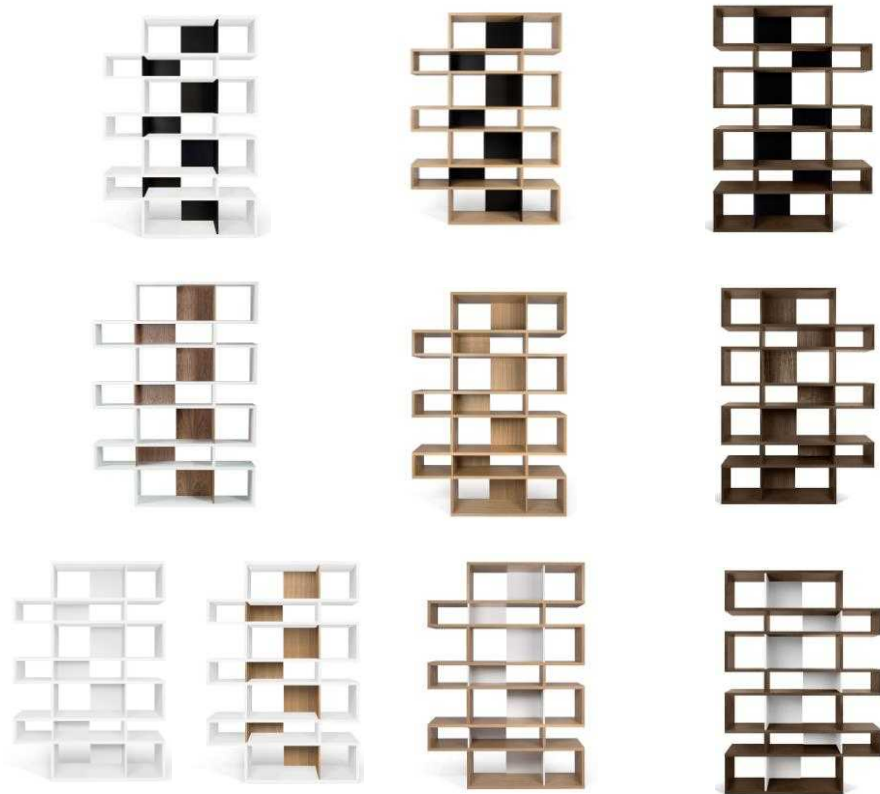

220x156x34 cm (H-W-D)

white lac, walnut veneer, oak veneer
Backs in walnut veneer, oak veneer, white lac or black lac

white lac: 5060 zł
walnut or oak veneer : 6300 zł