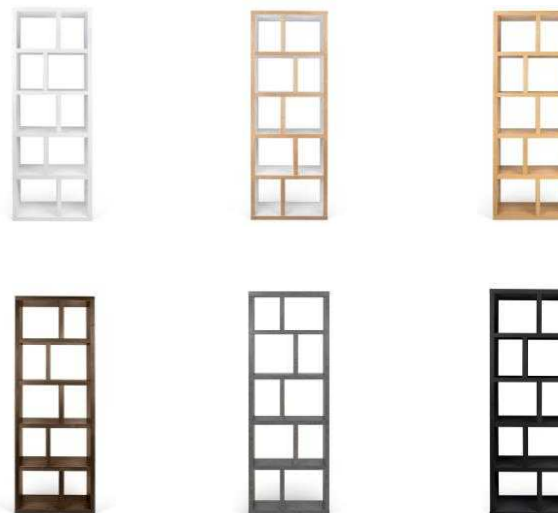

**NEW
FINISHING**