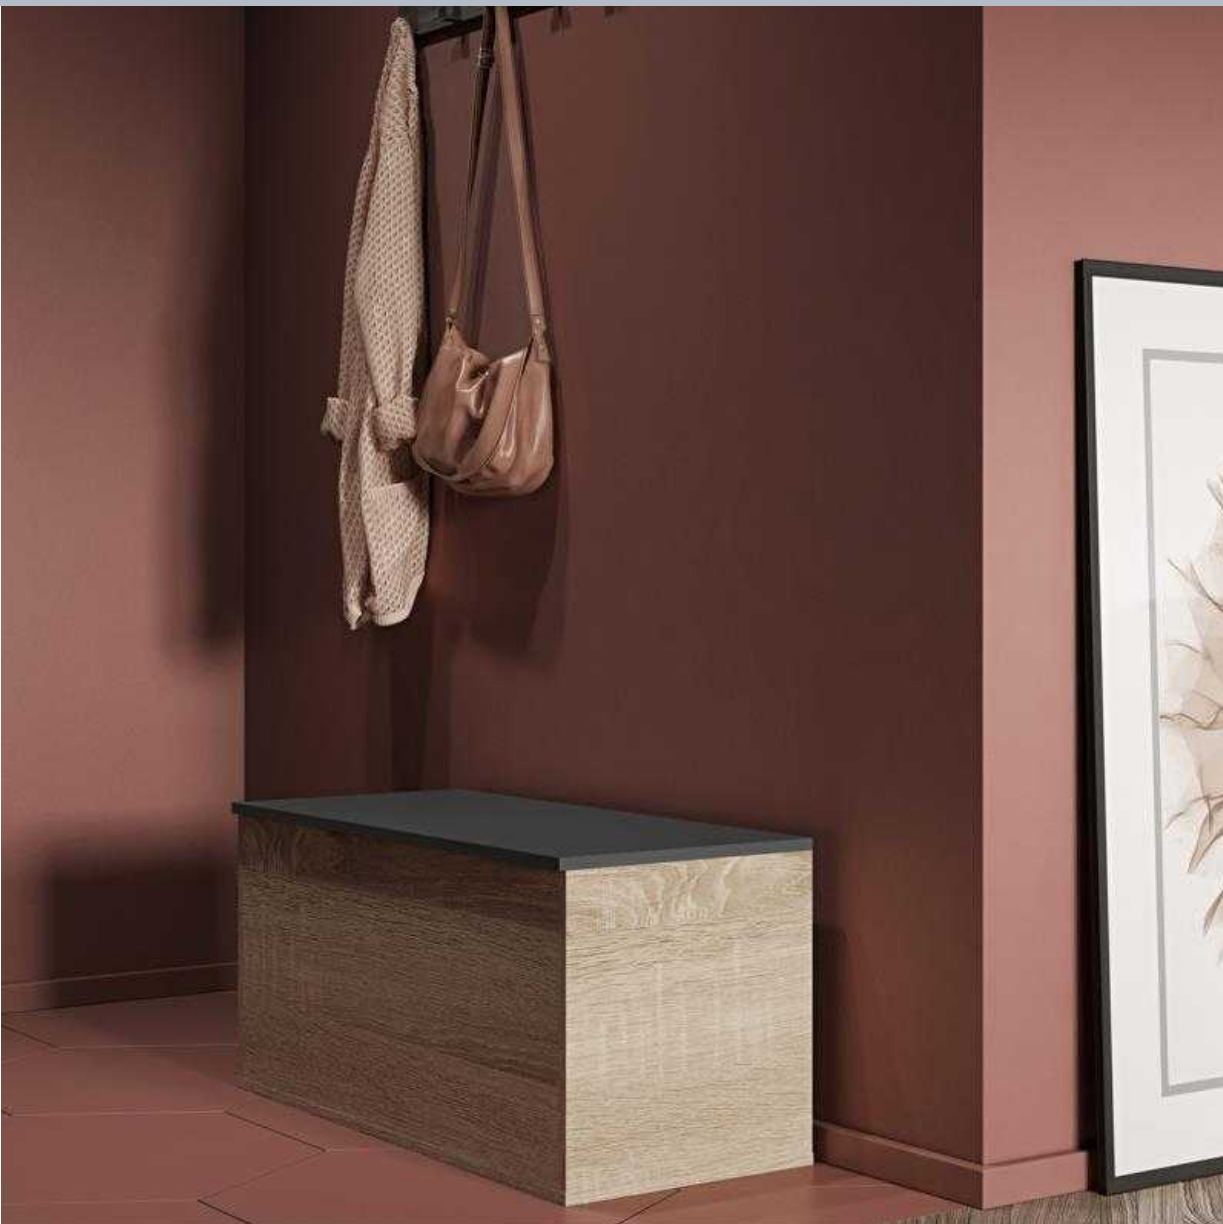

light oak + black
1540 zł

119x50x33 cm (H-W-D)

In 16 mm chipboard with melamine finish

white + natural oak

white + black

natural oak + black

730 zł

175x84x49 cm (H-W-D)

16 mm chipboard with melamine vicenza finish

Light oak

2020 zł

43x89x39 cm (H-W-D)

16 mm chipboard with melamine finish

white + black
natural oak + black

540 zł

73x90x40 cm (H-W-D)

16 mm chipboard with melamine finish

white + natural oak
white

910 zł

188x40x33 cm (H-W-D)

16 mm chipboard with melamine finish

white + black: 740 zł

natural oak + white: 820 zł

81x120x33 cm (H-W-D)