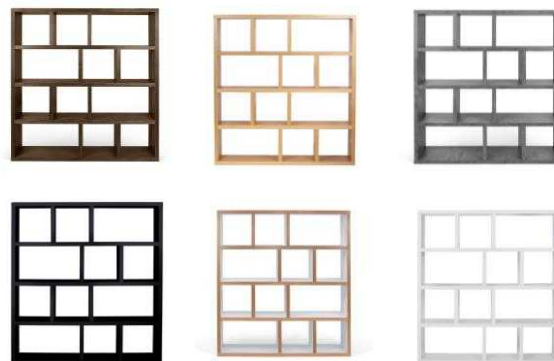

white lac

white lac + plywood (edges)

1870 zł

concrete look: 1980 zł

black lac 1980 zł

Boxes in different colors

**NEW
FINISHING**

159x150x34 cm (H-W-D)