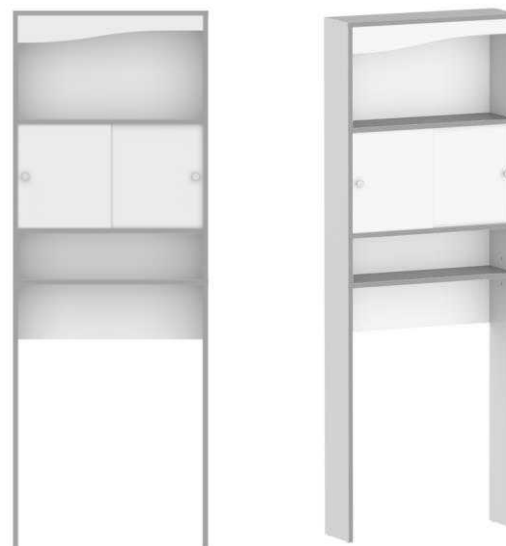

white
white + natural oak
1940 zł

TEMAHOME COMBI *Divider*

180x24x51 cm (H-W-D)

16 mm chipboard with melamine finish

white

870 zł

TEMAHOME

SURF Over the Toilet Cabinet