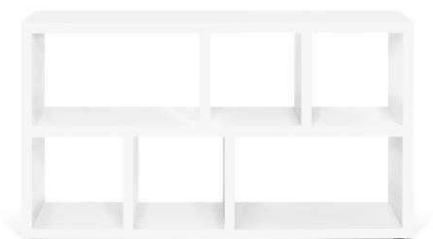

97x150x34 cm (-W-D)

FRAME:

oak veneer

walnut veneer

1950 zł

white lac lacquered

white lac lacquered + plywood edges

concrete look melamine

1560 zł