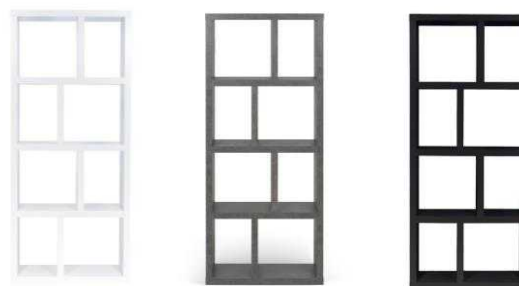

**NEW
FINISHING**

159x70x34 cm (H-W-D)

walnut veneer

oak veneer

1960 zł

white lac

white lac + plywood (edges)

1570 zł

concrete look

black lac - NEW

1630 zł

Boxes in different colors