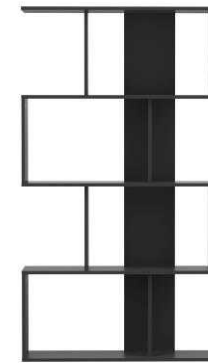

180x90x40 cm (H-W-D)

16 mm chipboard with melamine finish
Legs in solid wood (beach)

natural oak + white
1970 zł
natural oak + black
2130 zł

147x120x40 cm (H-W-D)

natural oak + white
natural oak + black

1690 zł

163x91x33 cm (H-W-D)

16 mm chipboard with melamine finish

white + natural oak
black + natural oak

1220 zł

165x89x25 cm (H-W-D)

In 16 mm chipboard with melamine finish

white
black
white + natural oak
740 zł

181x98x33 cm (H-W-D)