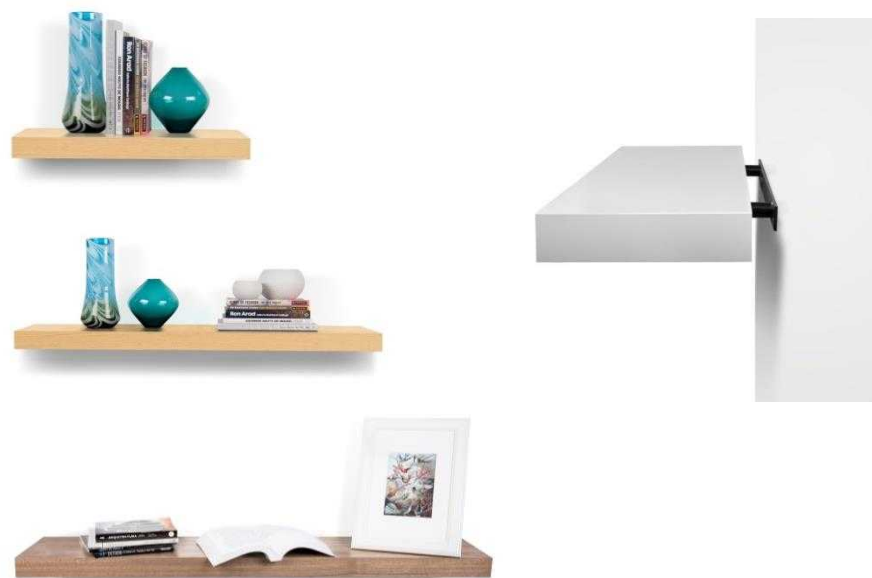

5x60x22 cm / 5x90x22 cm / 5x120x22 cm (H-W-D)

BALDA 60
white lac : 240 zł
oak or walnut veneer : 280 zł

BALDA 90
white lac : 280 zł
oak or walnut veneer : 370 zł

BALDA 120
white lac : 350 zł
oak or walnut veneer : 430 zł