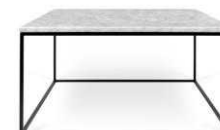

40x75x75 cm (H-W-D)

white lac, black lac, green marble + black lac steel
with legs assembled: 2840 zł
with kit legs: 2710 zł

white lac, black lac, green marble + chrome
with legs assembled: 3280 zł
with kit legs: 3120 zł