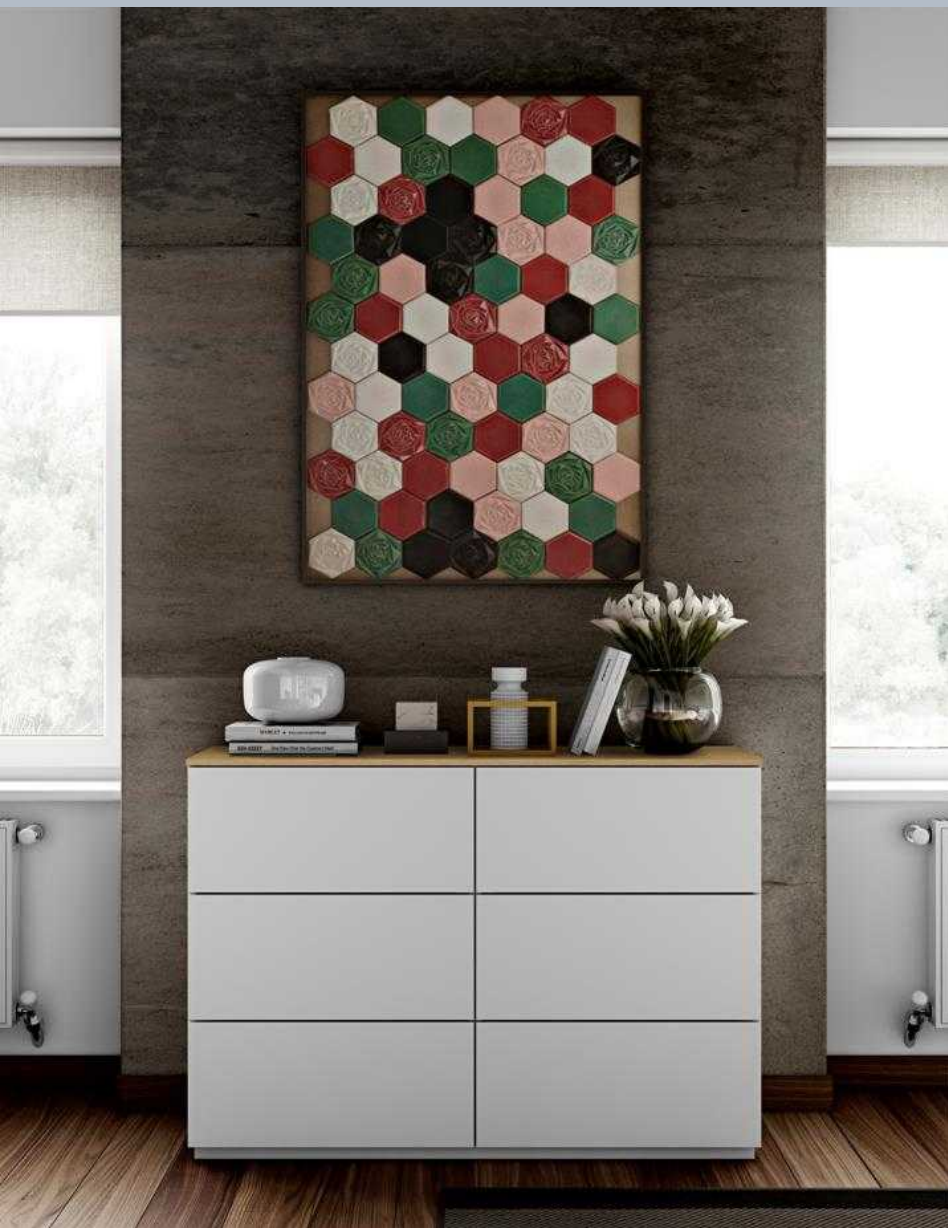

84x120x50 cm (H-W-D)

In white lac.

top in white lac, oak veneer and walnut veneer: 4490 zł