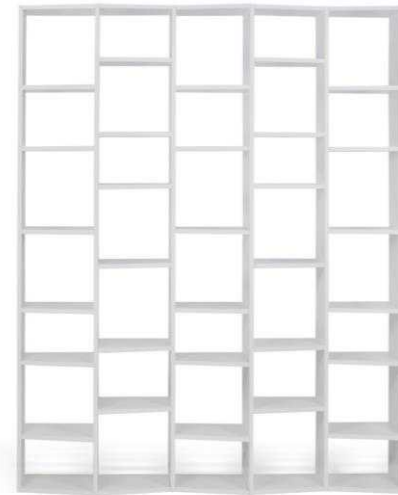

224x182x27/34 cm (H-W-D)

white lac
matte grey

5040 zł