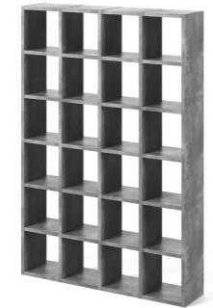

224x151x34 cm (H-W-D)

In white lac, oak veneer and walnut veneer: 5850 zł
In concrete look: 4690 zł