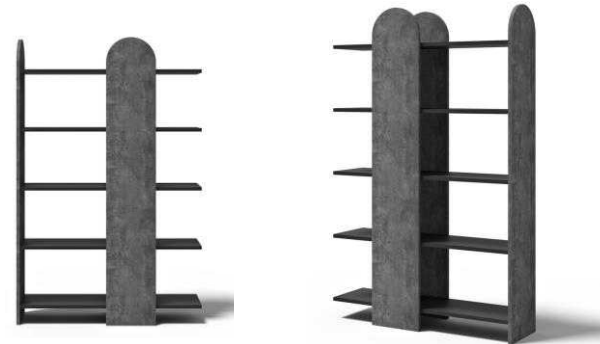

188x90x34 cm (H-W-D)

Light oak melamine+ white lac

2050 zł

NEW

ELLA shelving unit 40 high

188x40x34 cm (H-W-D)

Light oak melamine+ white lac
lacquered

1360 zł

ELLA shelving unit 40 low

114x40x34 cm (H-W-D)

Light oak melamine+ white lac lacquered

900 zł

NEW

175x112x34 cm (H-W-D)

Concrete look+ black lac
1890 zł

Light oak
1890 zł