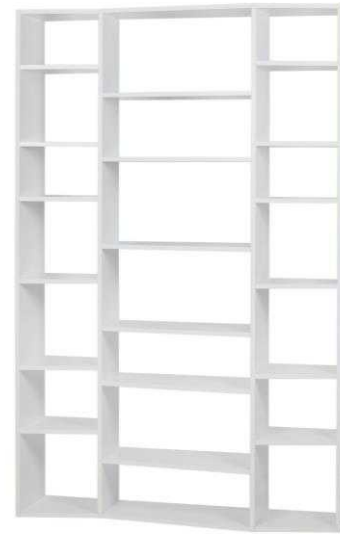

224x144x27/34 cm (H-W-D)

white lac
matte grey

3670 zł