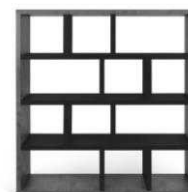

159x150x34 cm (H-W-D)

walnut veneer + black lac
oak veneer + black lac
oak veneer + white lac
2830 zł

concrete look + black lac
2440 zł

Boxes in different colors