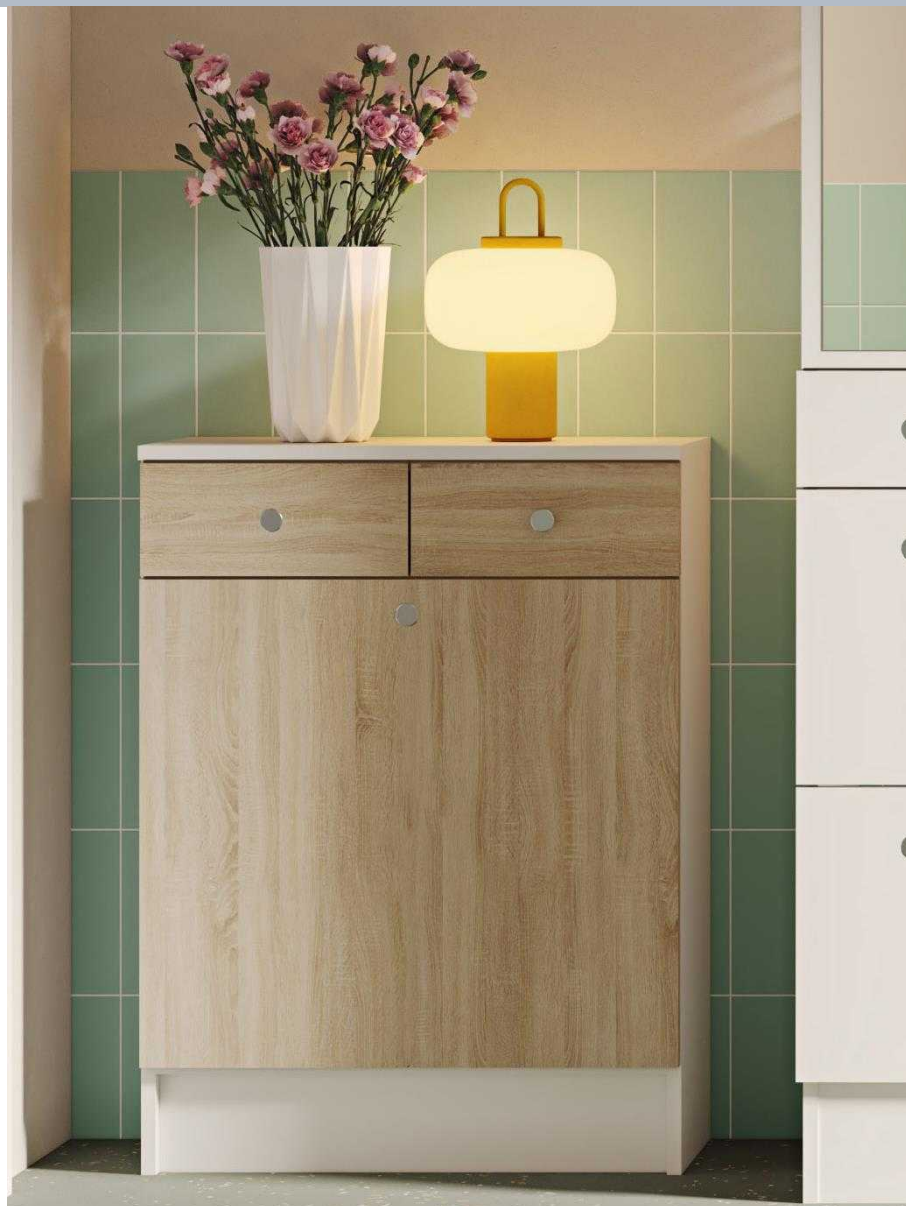

natural oak + black
1650 zł

81x89x40 cm (H-W-D)

16 mm chipboard with melamine finish

white
880 zł

BATHROOM STORAGE

TEMAHOME

182x50x28 cm (H-W-D)

16 mm chipboard with melamine finish

light oak + black

1240 zł

109x50x28 cm (H-W-D)

16 mm chipboard with melamine finish

light oak + black
770 zł

179x64x20 cm (H-W-D)

16 mm chipboard with melamine finish

light oak + black
740 zł

180x38x28 cm (H-W-D)

16 mm chipboard with melamine finish

natural oak + white

natural oak + light beige

750 zł

82x60x30 cm (H-W-D)

16 mm chipboard with melamine finish

white
white + natural oak