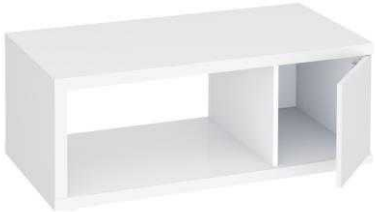

1710 zł

46x40x40 cm (H-W-D)

light oak veneer + white lac lacquered
walnut veneer + black lac lacquered
concrete melamine + black lac lacquered
Light oak veneer + black lac lacquered

480 zł

NEW

30x110x110 cm (H-W-D)