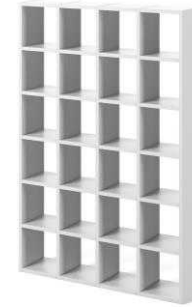

TEMAHOME

PRODUCTS PRESENTATION
FEBRUARY 2024 COLLECTION

SHELVING UNITS

TEMAHOME

224x151x34 cm (H-W-D)

In white lac, oak veneer and walnut veneer: 5850 zł
In concrete look: 4690 zł

224x181x34 cm (H-W-D)

In white lac, oak veneer and walnut veneer: 5770 zł