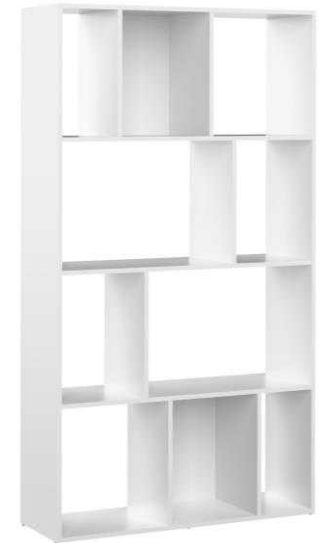

163x91x33 cm (H-W-D)

16 mm chipboard with melamine finish

white + natural oak
black + natural oak

1220 zł

165x89x25 cm (H-W-D)

In 16 mm chipboard with melamine finish

white
black
white + natural oak
740 zł

181x98x33 cm (H-W-D)

16 mm chipboard with melamine finish

natural oak

white

1160 zł

walnut

1220 zł

180x98x33 cm (H-W-D)

In 16 mm chipboard with melamine finish