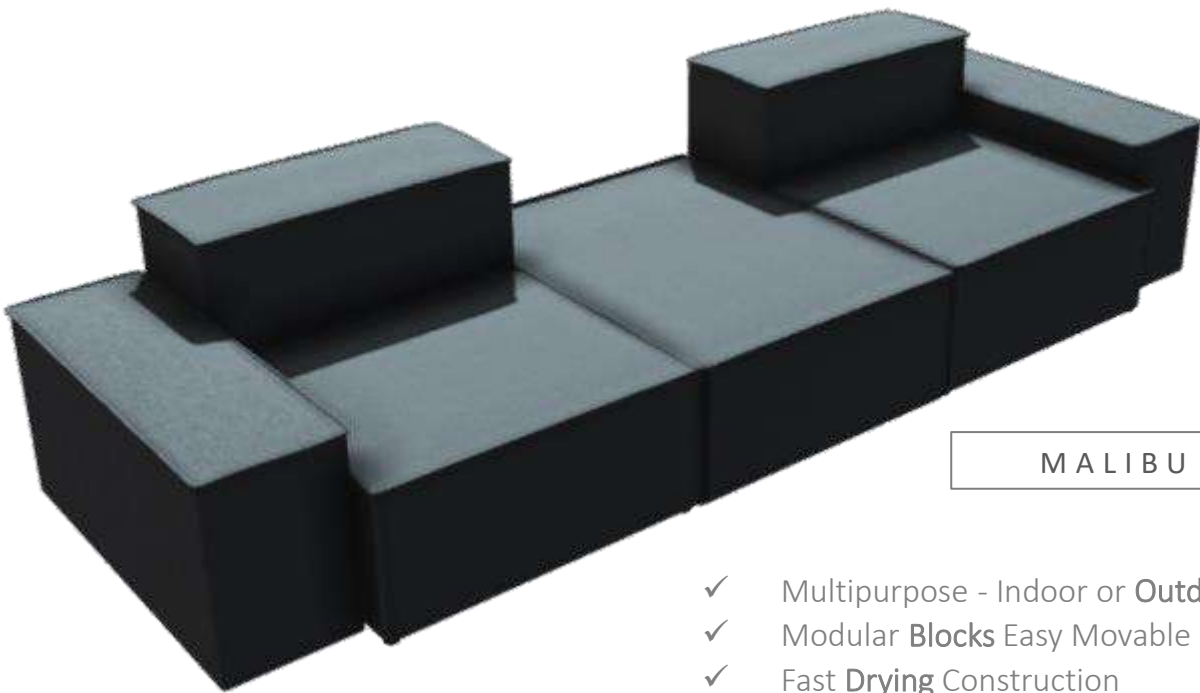

Hight: 52 cm
Length : 1070 cm
Width: 37 cm

B a c k

Hight: 72 cm
Deep: 37 cm
Width: 90 cm

- ✓ Multipurpose - Indoor or **Outdoor** Use
- ✓ Modular **Blocks** Easy Movable Around – No Tools
- ✓ Fast **Drying** Construction
- ✓ Easy To Take Out Covers For **Washing**
- ✓ Possible to Order **New** Covers
- ✓ 100% Steel Construction **Galvanized**
- ✓ **10 cm** of Foam on Seat

L o u n g e

Hight: 40 cm
Deep: 117 cm
Width: 90 cm

S e a t

Hight: 40 cm
Deep: 80 cm
Width: 90 cm

MALIBU

- ✓ Multipurpose - Indoor or **Outdoor** Use
- ✓ Modular **Blocks** Easy Movable Around – No Tools
- ✓ Fast **Drying** Construction
- ✓ Easy To Take Out Covers For **Washing**
- ✓ Possible to Order **New** Covers
- ✓ 100% Steel Construction **Galvanized**
- ✓ **10 cm** of Foam on Seat

Multipurpose - Indoor or Outdoor

VERIKON
VM
RECLINE

MALIBU

- ✓ Multipurpose - Indoor or **Outdoor** Use
- ✓ Modular **Blocks** Easy Movable Around – No Tools
- ✓ Fast **Drying** Construction
- ✓ Easy To Take Out Covers For **Washing**
- ✓ Possible to Order **New** Covers
- ✓ 100% Steel Construction **Galvanized**
- ✓ 10 cm of Foam on Seat