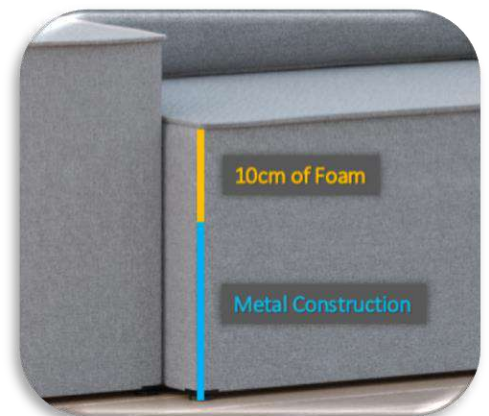

Multipurpose - Indoor or Outdoor

VERIKON
VM
RECLINE

MALIBU

- ✓ Multipurpose - Indoor or **Outdoor** Use
- ✓ Modular **Blocks** Easy Movable Around – No Tools
- ✓ Fast **Drying** Construction
- ✓ Easy To Take Out Covers For **Washing**
- ✓ Possible to Order **New** Covers
- ✓ 100% Steel Construction **Galvanized**
- ✓ 10 cm of Foam on Seat