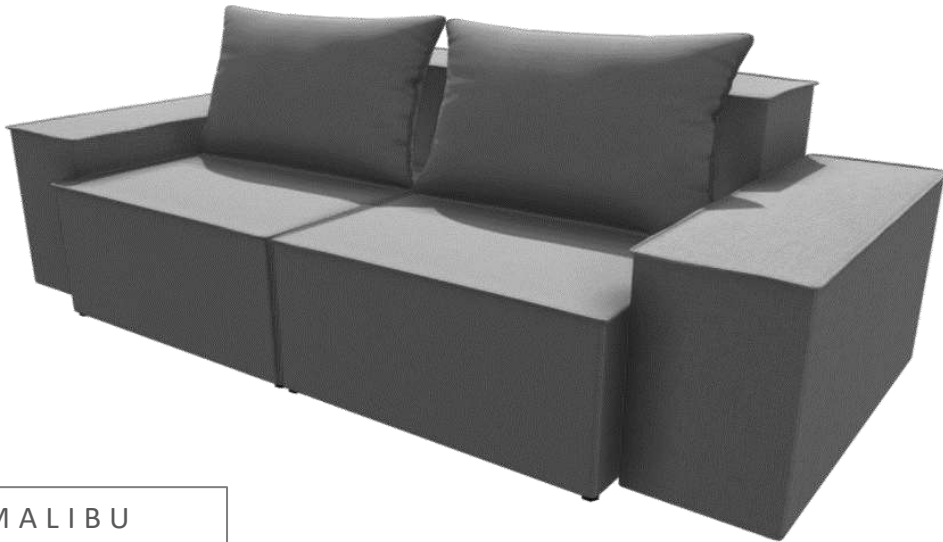

Hight: 52 cm
Length : 1070 cm
Width: 37 cm

B a c k

Hight: 72 cm
Deep: 37 cm
Width: 90 cm

- ✓ Multipurpose - Indoor or **Outdoor** Use
- ✓ Modular **Blocks** Easy Movable Around – No Tools
- ✓ Fast **Drying** Construction
- ✓ Easy To Take Out Covers For **Washing**
- ✓ Possible to Order **New** Covers
- ✓ 100% Steel Construction **Galvanized**
- ✓ **10 cm** of Foam on Seat

L o u n g e

Hight: 40 cm
Deep: 117 cm
Width: 90 cm

S e a t

Hight: 40 cm
Deep: 80 cm
Width: 90 cm

MALIBU

- ✓ Multipurpose - Indoor or **Outdoor** Use
- ✓ Modular **Blocks** Easy Movable Around – No Tools
- ✓ Fast **Drying** Construction
- ✓ Easy To Take Out Covers For **Washing**
- ✓ Possible to Order **New** Covers
- ✓ 100% Steel Construction **Galvanized**
- ✓ **10 cm** of Foam on Seat