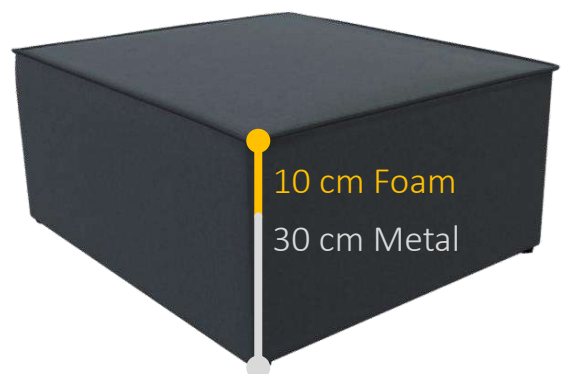

Hight: 52 cm
Length : 1070 cm
Width: 37 cm

B a c k

Hight: 72 cm
Deep: 37 cm
Width: 90 cm

- ✓ Multipurpose - Indoor or **Outdoor** Use
- ✓ Modular **Blocks** Easy Movable Around – No Tools
- ✓ Fast **Drying** Construction
- ✓ Easy To Take Out Covers For **Washing**
- ✓ Possible to Order **New** Covers
- ✓ 100% Steel Construction **Galvanized**
- ✓ **10 cm** of Foam on Seat

L o u n g e

Hight: 40 cm
Deep: 117 cm
Width: 90 cm

S e a t

Hight: 40 cm
Deep: 80 cm
Width: 90 cm

MALIBU

- ✓ Multipurpose - Indoor or **Outdoor** Use
- ✓ Modular **Blocks** Easy Movable Around – No Tools
- ✓ Fast **Drying** Construction
- ✓ Easy To Take Out Covers For **Washing**
- ✓ Possible to Order **New** Covers
- ✓ 100% Steel Construction **Galvanized**
- ✓ **10 cm** of Foam on Seat